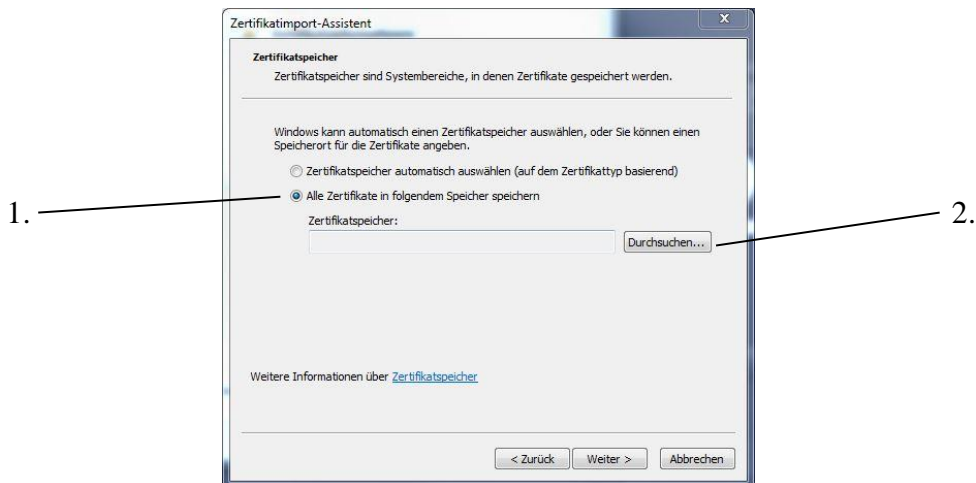

system/network and internet / network connection

properties

Internet Protocol Version 4

properties

open the Web-Side [http:// 192.168.99.41](http://192.168.99.41)

download and open the certificate

download and open the certificate

install the certificate

next

1.

2.

3. trusted root certification authority

4. OK

5. next

next