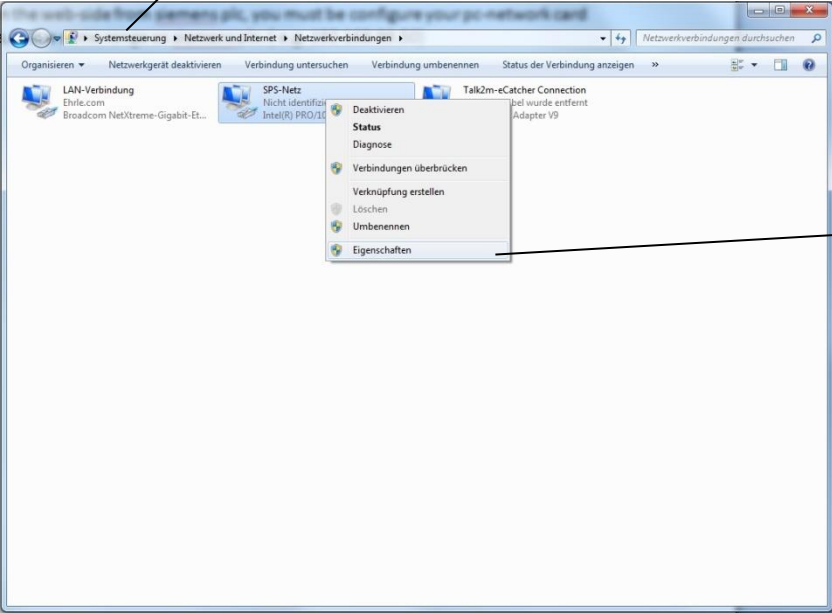

Instructions Web-Side Mat cleaner

Before you can open the web-side from Siemens Plc, you must be configure your pc-network card to a fixed IP address, in the same range as Siemens Plc. (e.g. 192.168.99.50)

system/network and internet / network connection

properties