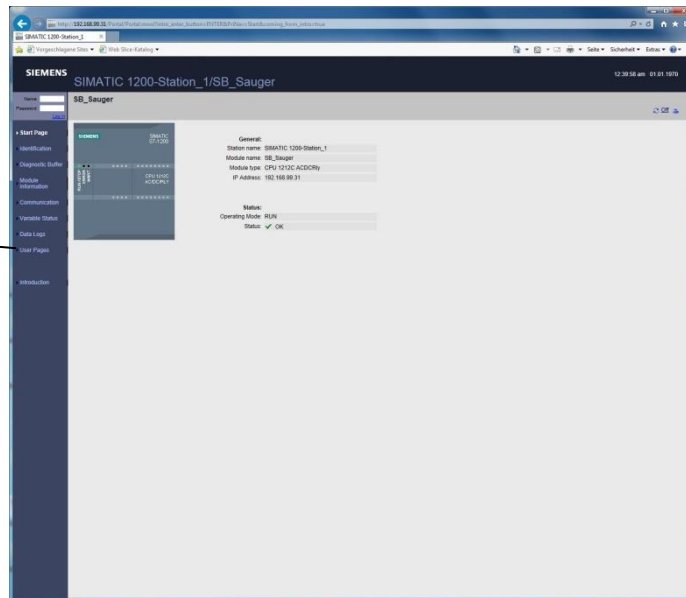

yes

complete

next side

User Pages

User Page

		OPEN HOUR			HAPPY HOUR		
		FROM	TO		FROM	TO	
		hh:mm:ss	hh:mm:ss		hh:mm:ss	hh:mm:ss	
MONDAY	1	00:00:00	23:59:00	0	00:00:00	00:00:00	
TUESDAY	1	00:00:00	23:59:00	0	00:00:00	00:00:00	
WEDNESDAY	1	00:00:00	23:59:00	0	00:00:00	00:00:00	
THURSDAY	1	00:00:00	23:59:00	0	00:00:00	00:00:00	
FRIDAY	1	00:00:00	23:59:00	0	00:00:00	00:00:00	
SATURDAY	1	00:00:00	23:59:00	0	00:00:00	00:00:00	
SUNDAY	1	00:00:00	23:59:00	0	00:00:00	00:00:00	