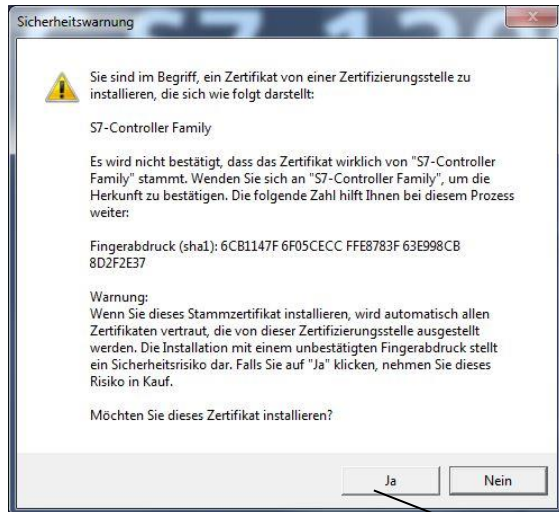

# Instructions Web-Side Mat cleaner

Before you can open the web-side from Siemens Plc, you must be configure your pc-network card to a fixed IP address, in the same range as Siemens Plc. ( e.g. 192.168.99.50)

install the certificate

next

1.

2.

3. trusted root certification authority

4. OK

5. next

next