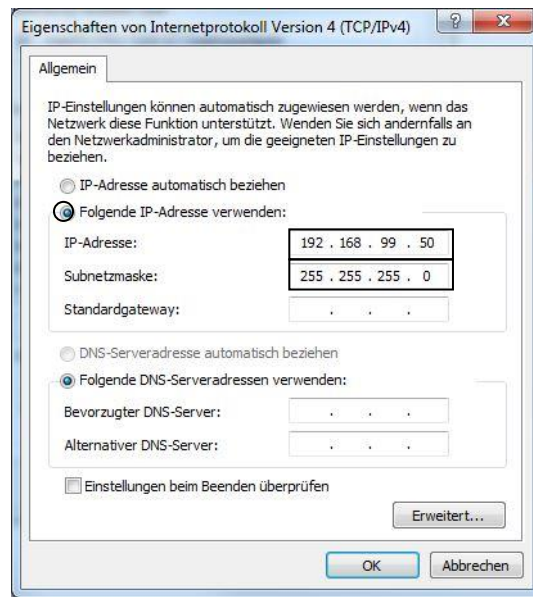

# Instructions Web-Side Mat cleaner

Before you can open the web-side from Siemens Plc, you must be configure your pc-network card to a fixed IP address, in the same range as Siemens Plc. ( e.g. 192.168.99.50)

system/network and internet / network connection

properties

Internet Protocol Version 4

properties

open the Web-Side [http:// 192.168.99.41](http://192.168.99.41)

download and open the certificate

download and open the certificate