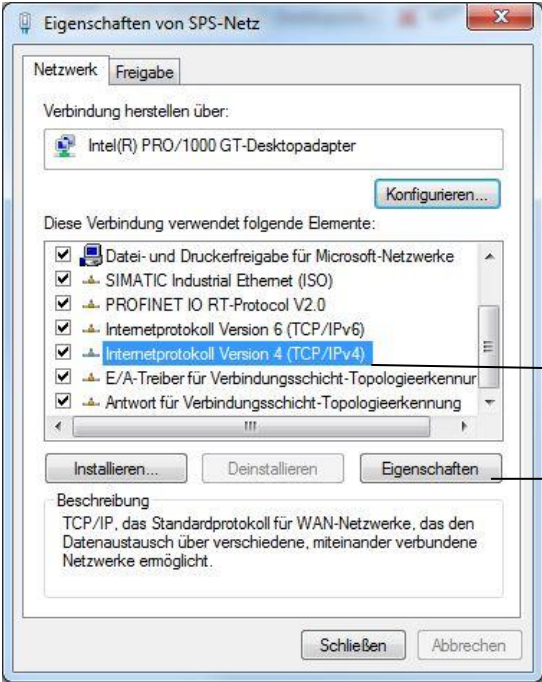

# Instructions Web-Side Mat cleaner

Before you can open the web-side from Siemens Plc, you must be configure your pc-network card to a fixed IP address, in the same range as Siemens Plc. ( e.g. 192.168.99.50)

system/network and internet / network connection

properties

Internet Protocol Version 4

properties

open the Web-Side [http:// 192.168.99.41](http://192.168.99.41)

download and open the certificate

download and open the certificate