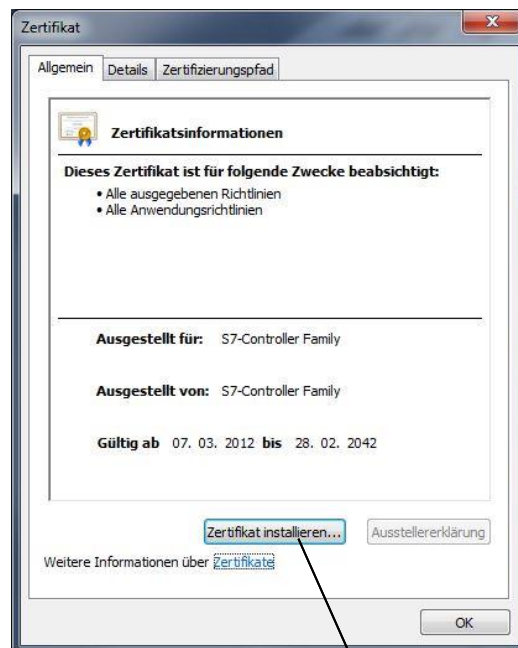

# Instructions Web-Side Mat cleaner

Before you can open the web-side from Siemens Plc, you must be configure your pc-network card to a fixed IP address, in the same range as Siemens Plc. ( e.g. 192.168.99.50)

system/network and internet / network connection

properties

Internet Protocol Version 4

properties

open the Web-Side [http:// 192.168.99.41](http://192.168.99.41)

download and open the certificate

download and open the certificate

install the certificate

next

1.

2.

3. trusted root certification authority

4. OK

5. next

next